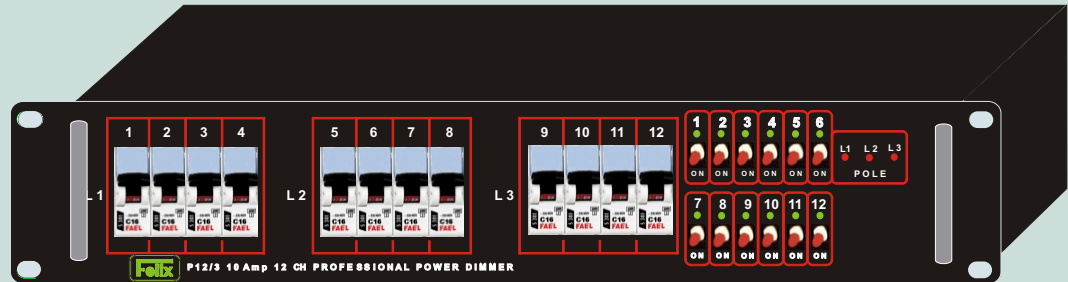

*Firm "FELIX" Andrzej Feliks
30-123 Kraków ul. Krzywy Zaulek 6/40
Tel cell +48 601763380*

Model: P 12/3

Professional 12 - channel dimmer Light Theatre and Stage

Technical data:

Channels: 12

*Load each channel : to 16 Amp , 3,5 KW
permanet load, protection: C 16 Amp*

Supply : tree phase 63 A max, 130 V to 264 V

Analogue Inputs:setting for 0/+10 V operation:, current 0,8 mA

Suitable for resistive and inductive loads,

Acoustic noise: norm TV/Studio

Rise Time: 310 uSec@ 240V 16 A

Dimensions: 19" x 2U (483 mm x 88 mm)

depth from the front 333 mm

Net Weight: 16 kg

Fan cooling airflow start 45 grad Celsius

*Is located on the front LED indicates activation of the was
cycle each and every channel(220V-true output)*

and switch 0 or 100% control

On rear panel screw connectors

*Optionally, the driver may even be equipped with a system
diagnosis*

and control the system's Ethernet

Options also provide the standard external DMX